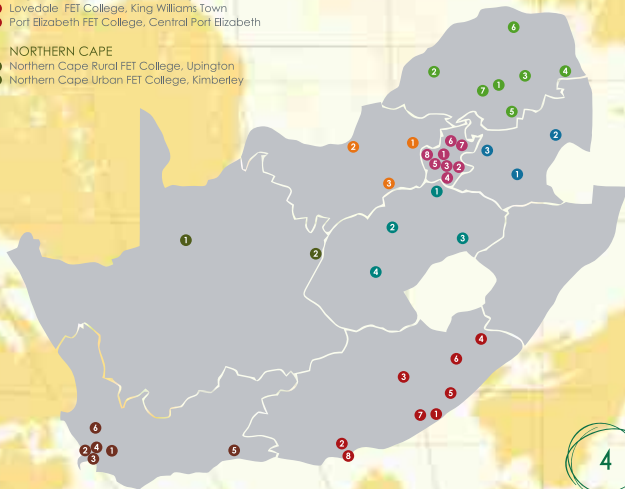

SASSA NATIONAL NETWORK >>

SASSA is a unique network with a strong identity built around values of equal opportunity and social assistance in support of college and university students in South Africa.

The SASSA off-campus services reach out to the large majority of students who live at home or in private accommodation in villages, townships, towns and cities. Noting that only 20 percent of students live on campus residences, SASSA serves a critical role to support commuter students with a suite of student life services.

SASSA is strategically located in every local municipality and metropolitan where there is a college and university campus. The SASSA programs and services are designed to respond on the needs of students in urban and rural environments across the country to improve on the student experience. The SASSA Advice Centres will be roll-out to support 2 million plus students in every village, township, town and city in South Africa.

MAP OF FET COLLEGES IN SOUTH AFRICA

LIMPOPO

MPUMALANGA

NORTH WEST

GAUTENG

WESTERN CAPE

KWAZULU NATAL

FREE STATE

EASTERN CAPE

NORTHERN CAPE